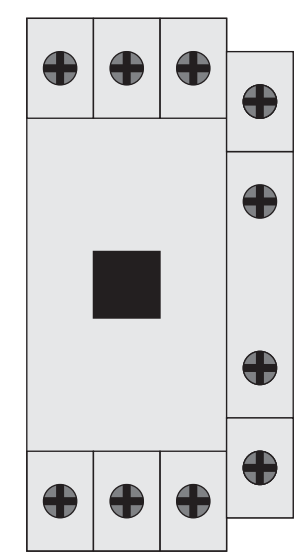

32A Male Plug

PID Controller

SSR Heat Sink

SSR 40A

Rotary Switch

Emergency Stop

32A Circuit Breaker Relay

300W Cartridge Heater

Ceramic Terminal

K Type Termocouple

M25 Cable Gland

M10 Cable Gland

Ring Terminal

6MM 5 Multi-Core Cable

Fork Terminal