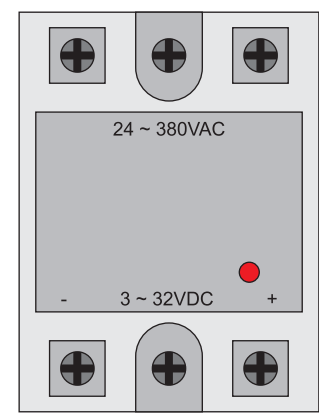

32A Male Plug

PID Controller

SSR Heat Sink

SSR 40A

Rotary Switch

Emergency Stop

32A Circuit Breaker Relay

300W Cartridge Heater

Ceramic Terminal

K Type Termocouple

M25 Cable Gland

M10 Cable Gland

Ring Terminal

6MM 5 Multi-Core Cable

Fork Terminal